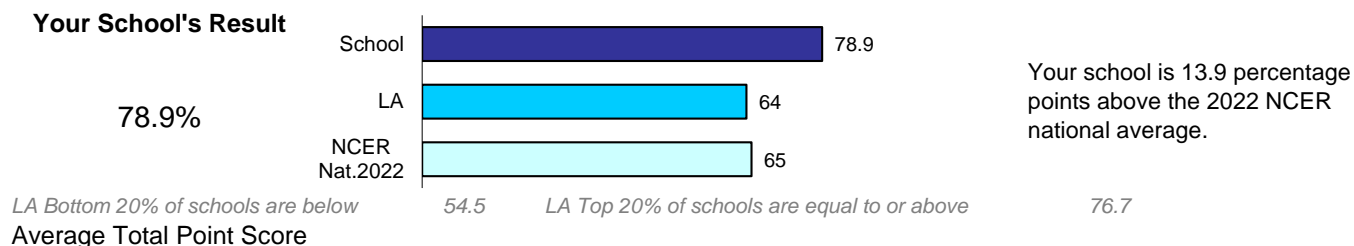

Early Years Foundation Stage Results

Percentage of pupils achieving a Good Level of Development

Phonics Check

Year 1 - Percentage of pupils achieving the expected standard

Key Stage 1

Percentage of pupils achieving at least the Expected standard in Reading